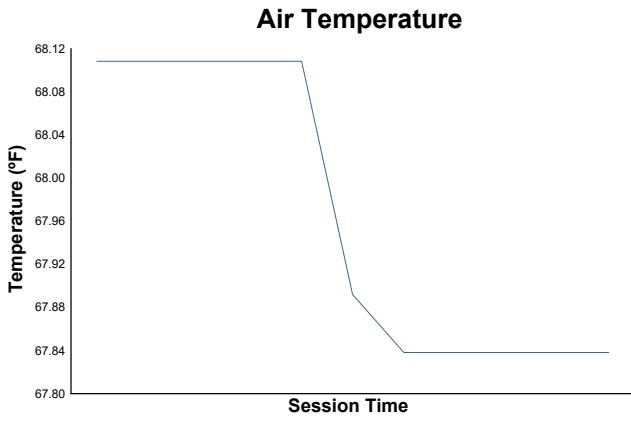

Mission GT Challenge by Pirelli Race 1 (9/10) Weather Report

Track Status: **DRY**