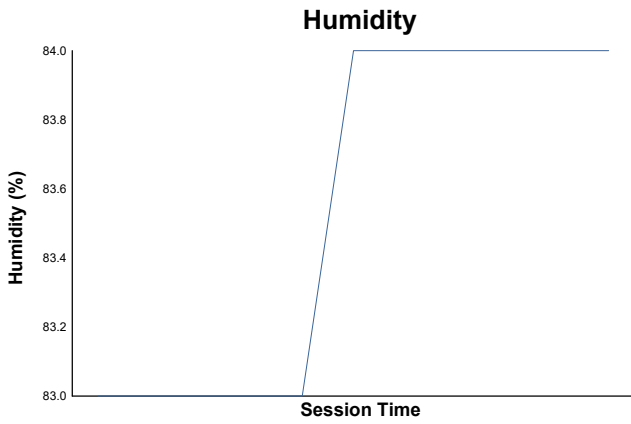

Mission GT Challenge by Pirelli Race 1 (9/10) Weather Report

Track Status: **DRY**