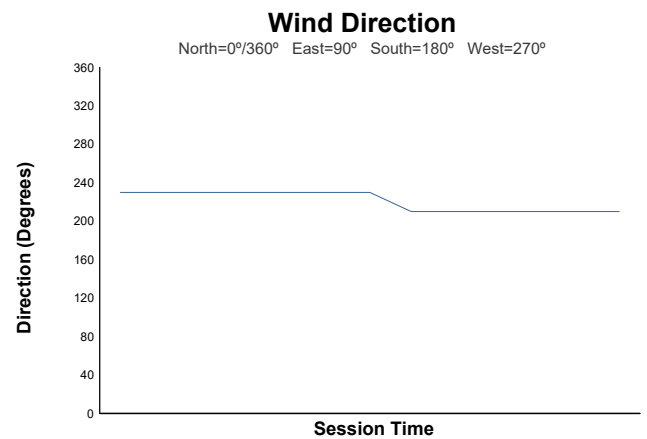

## Mazda MX5 - Spec Miata Feature Race Weather Report

Track Status: **DRY**