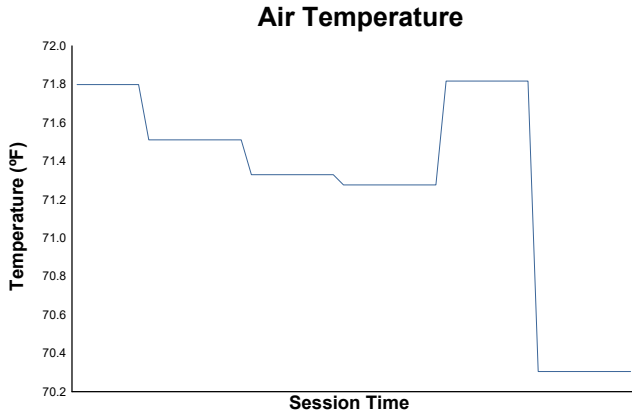

B.R.M Legacy Enduro Weather Report

Track Status: **DRY**