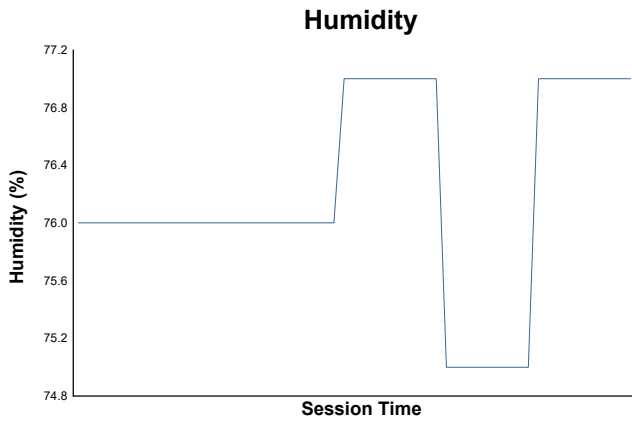

B.R.M Legacy Enduro Weather Report

Track Status: **DRY**