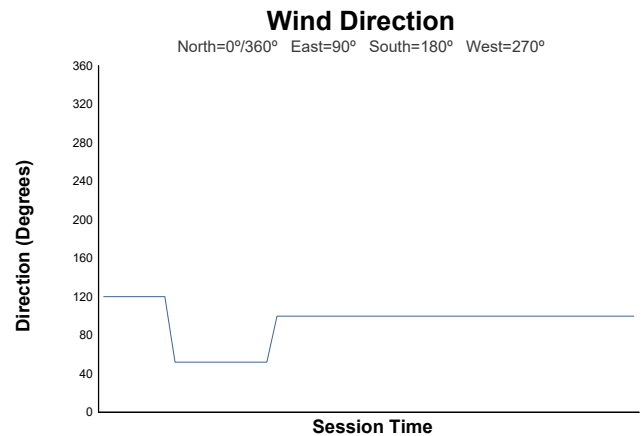

## B.R.M. Modern Enduro Weather Report

Track Status: **DRY**