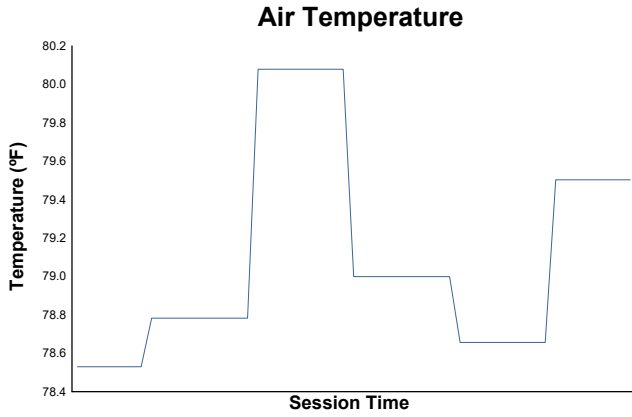

## B.R.M. Modern Enduro Weather Report

Track Status: **DRY**