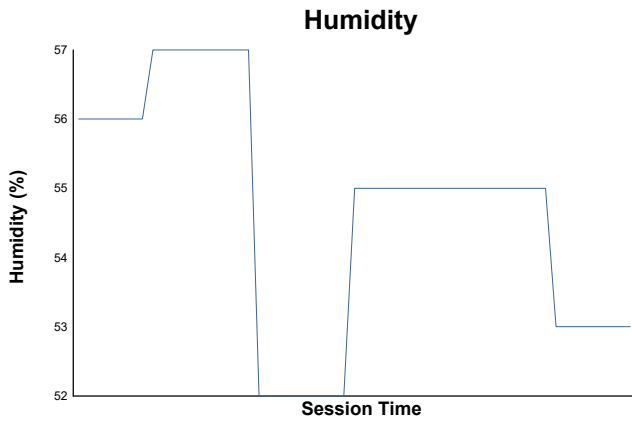

## B.R.M. Modern Enduro Weather Report

Track Status: **DRY**