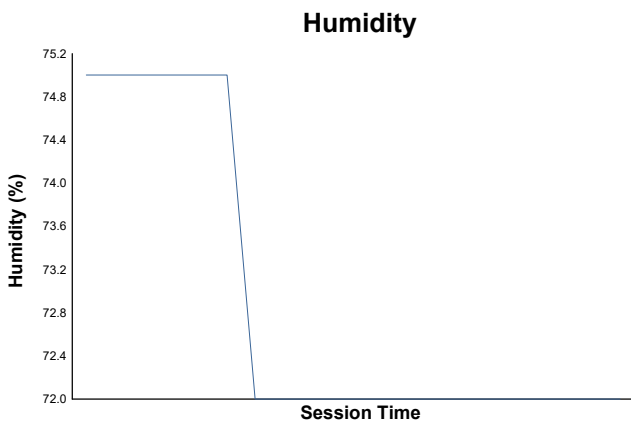

## Test Green 1 Weather Report

Track Status: **DRY**