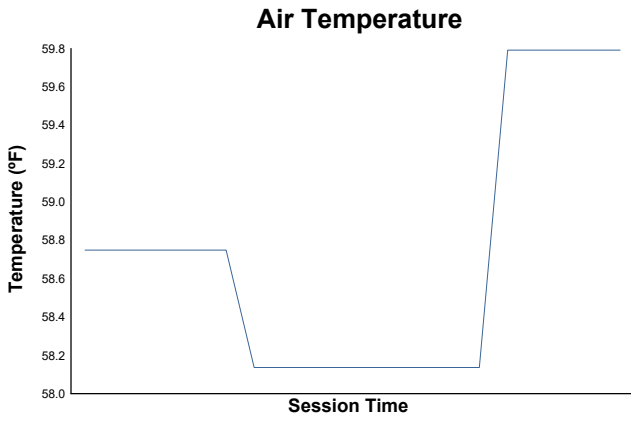

## Test Green 1 Weather Report

Track Status: **DRY**