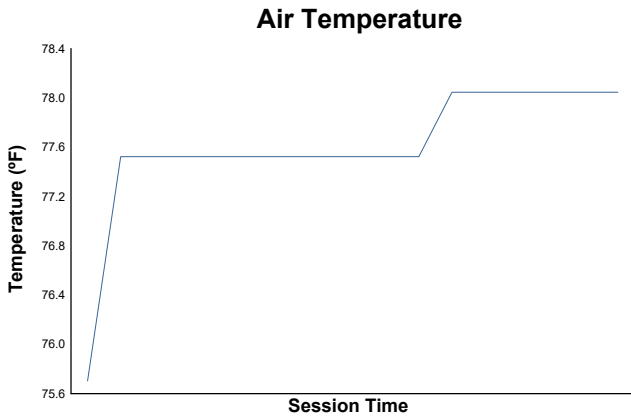

## Test Green 2 Weather Report

Track Status: **DRY**