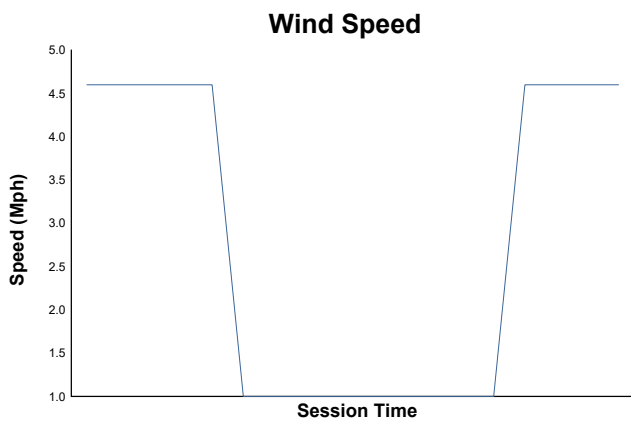

Test Purple 1 Weather Report

Track Status: **DRY**