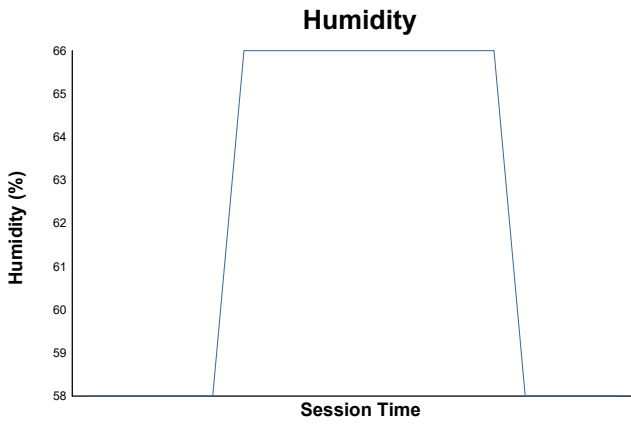

Test Purple 1 Weather Report

Track Status: **DRY**