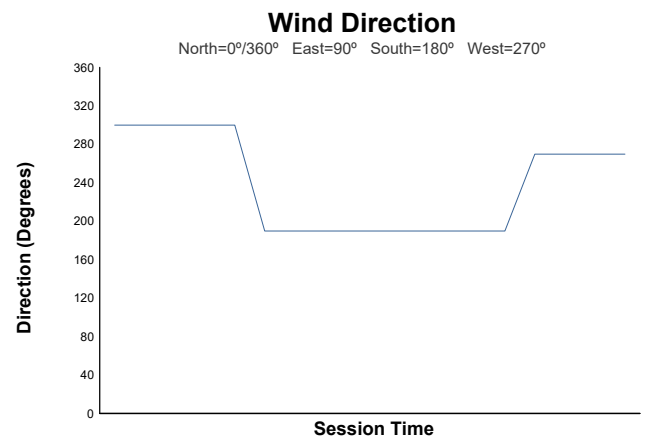

Test Purple 1 Weather Report

Track Status: **DRY**