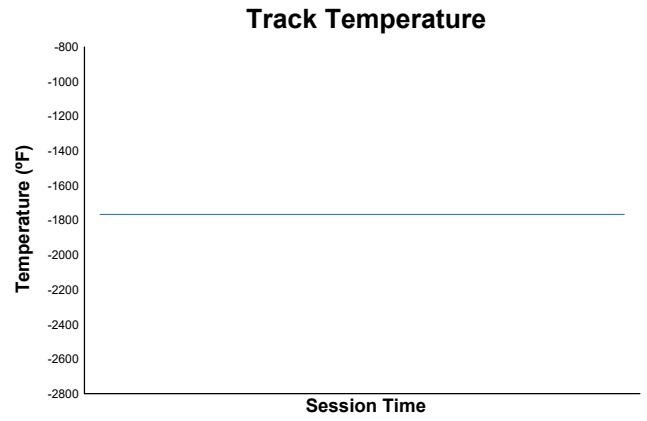

Test Purple 1 Weather Report

Track Status: **DRY**