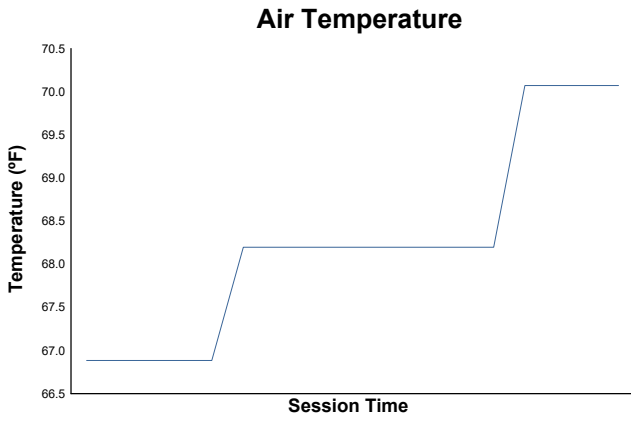

Test Purple 1 Weather Report

Track Status: **DRY**