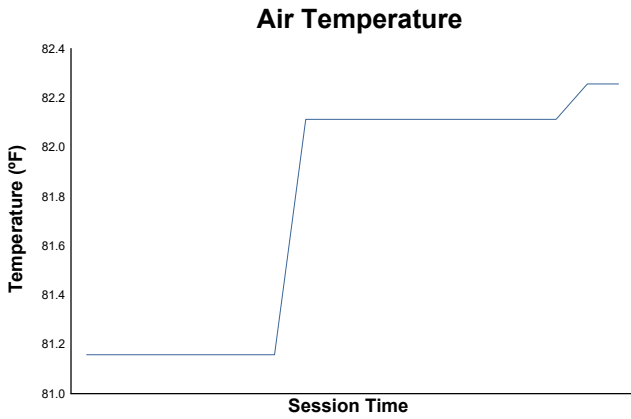

Test Purple 2 Weather Report

Track Status: **DRY**