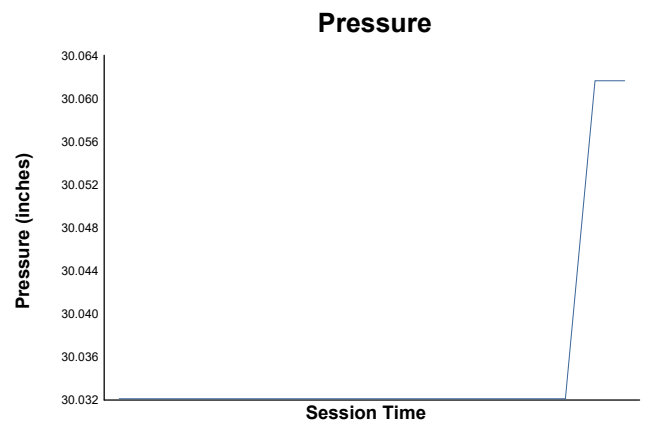

Test Purple 2 Weather Report

Track Status: **DRY**