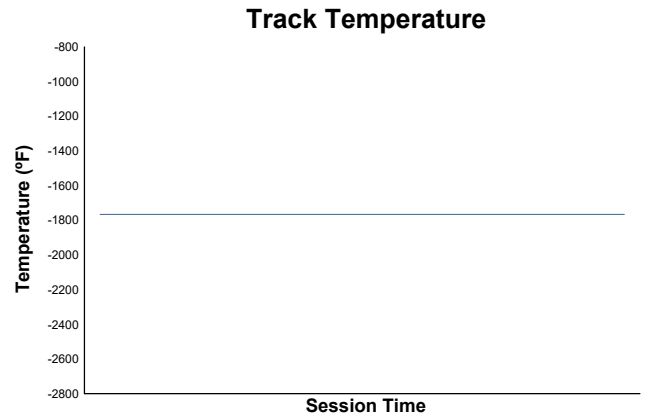

Test Purple 2 Weather Report

Track Status: **DRY**