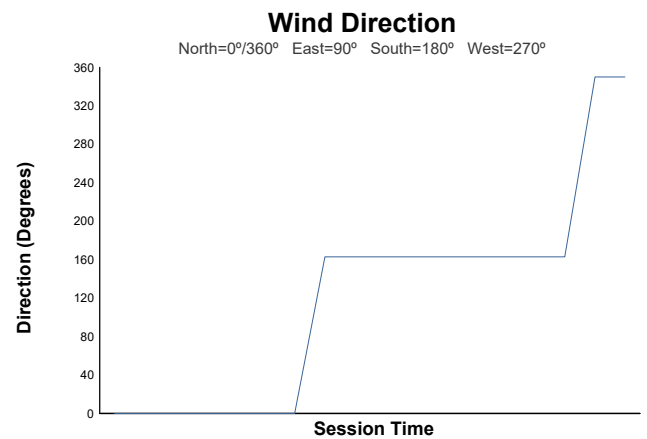

Test Purple 2 Weather Report

Track Status: **DRY**