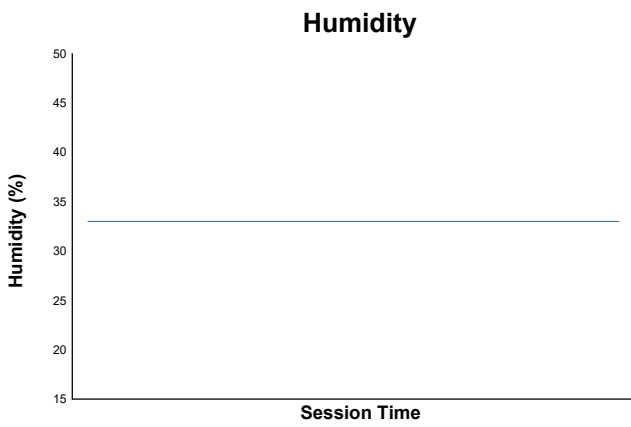

Test Purple 2 Weather Report

Track Status: **DRY**