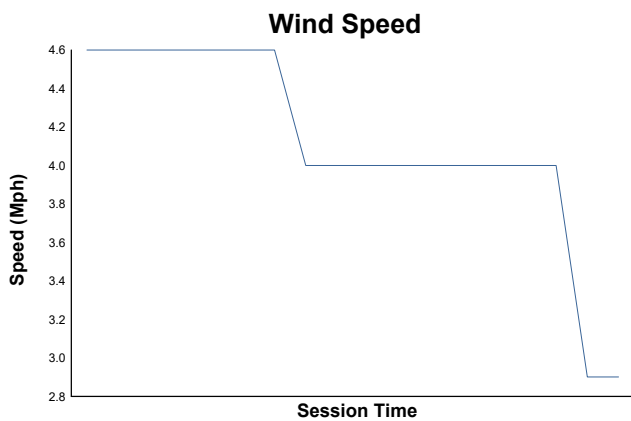

Test Purple 2 Weather Report

Track Status: **DRY**