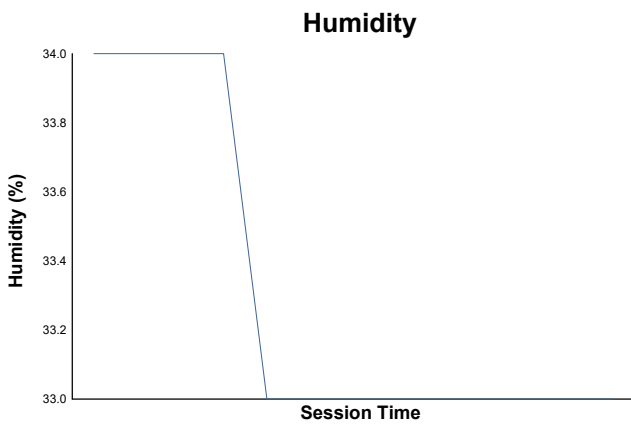

Test Purple 3 Weather Report

Track Status: **DRY**