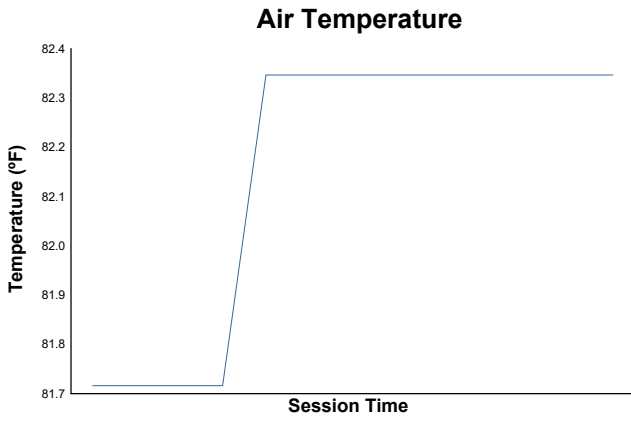

Test Purple 3 Weather Report

Track Status: **DRY**