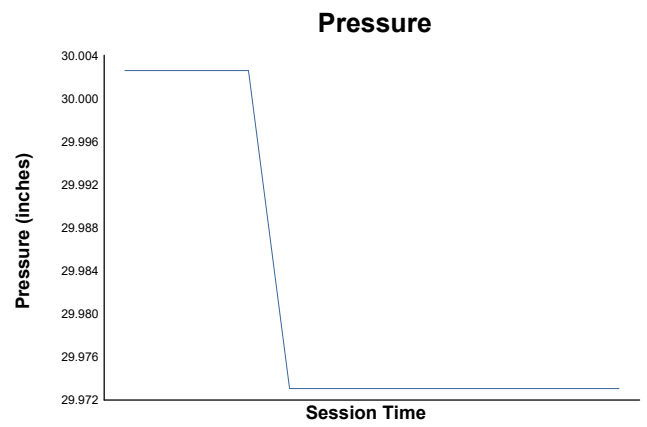

Test Purple 3 Weather Report

Track Status: **DRY**