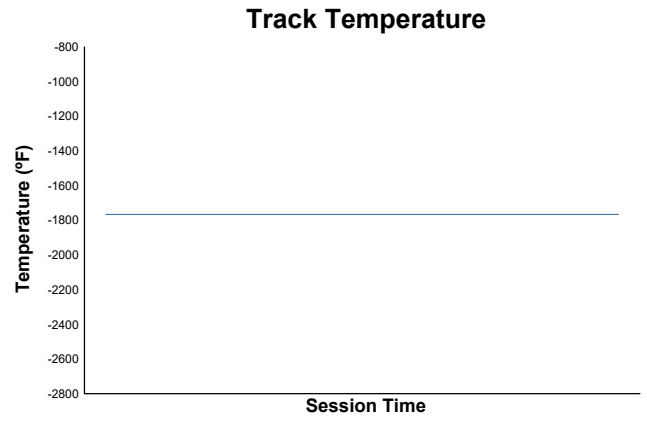

Test Purple 3 Weather Report

Track Status: **DRY**