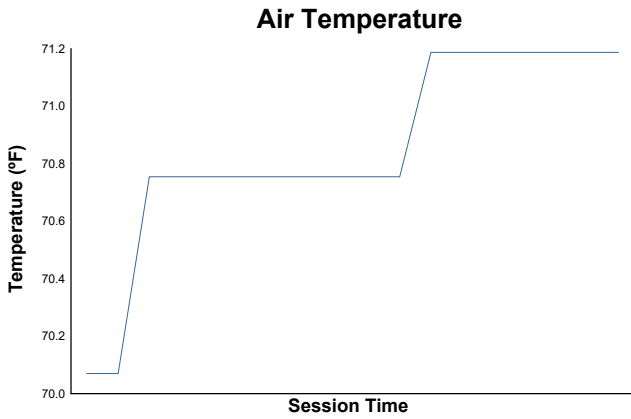

Test Red 1 Weather Report

Track Status: **DRY**