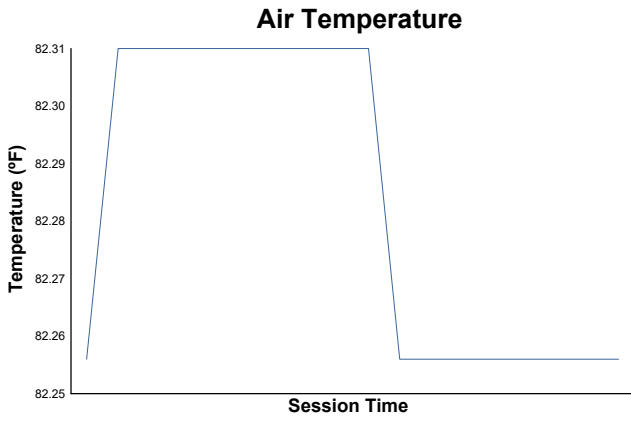

Test Red 2 Weather Report

Track Status: **DRY**