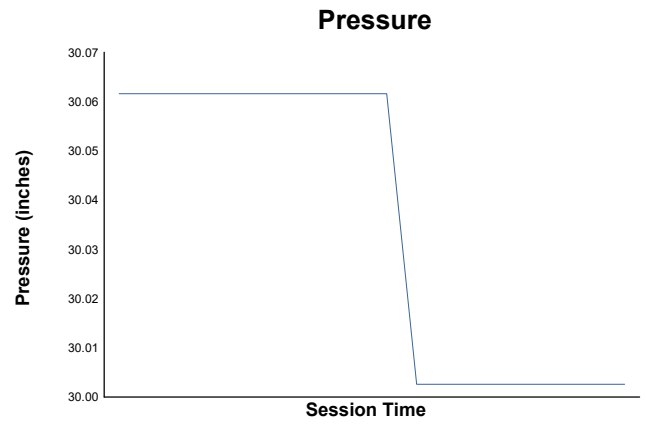

Test Red 2 Weather Report

Track Status: **DRY**