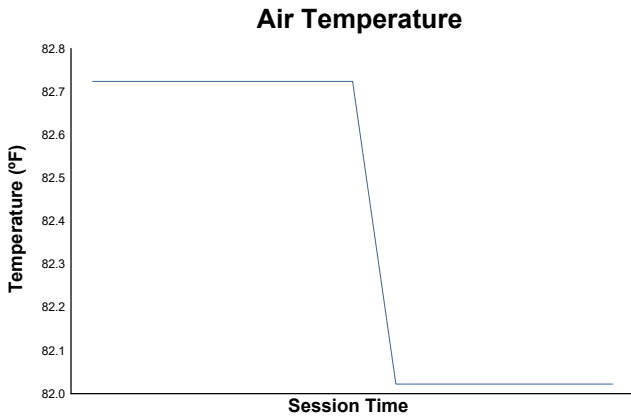

Test Red 3 Weather Report

Track Status: **DRY**