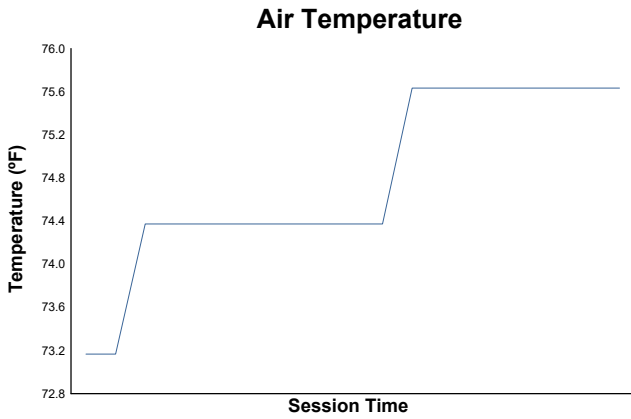

Test Yellow 1 Weather Report

Track Status: **DRY**