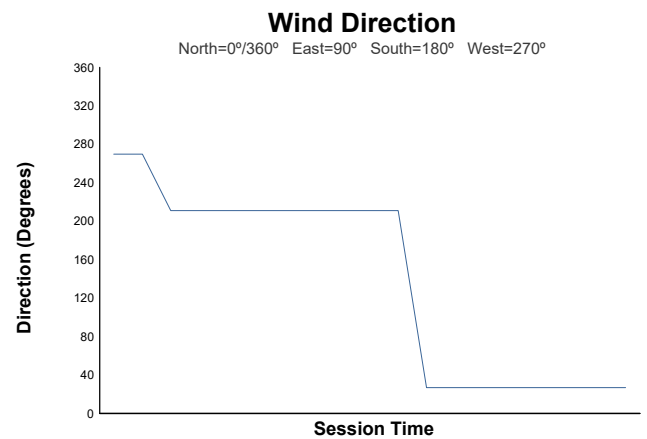

Test Yellow 1 Weather Report

Track Status: **DRY**