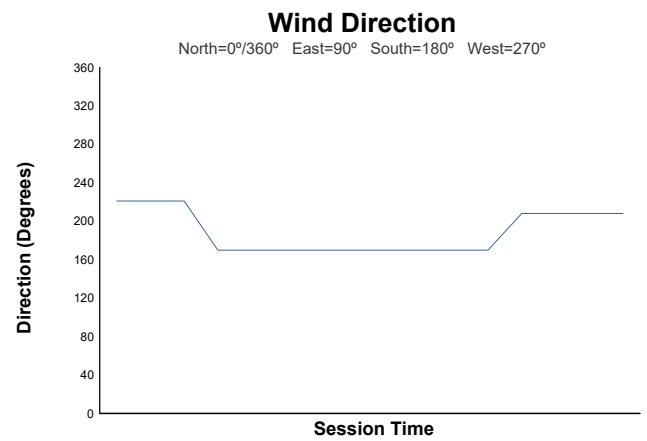

Test Yellow 2 Weather Report

Track Status: **DRY**