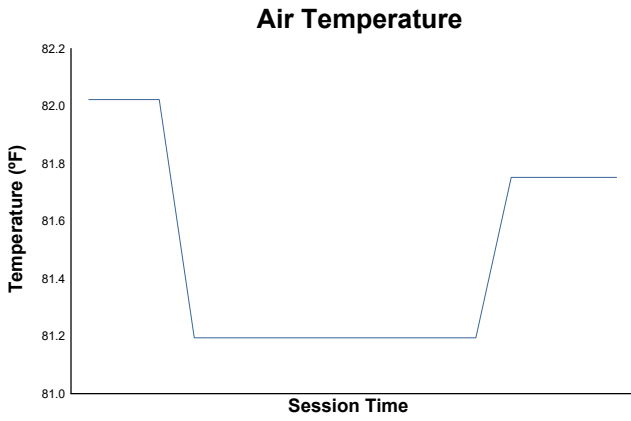

Test Yellow 2 Weather Report

Track Status: **DRY**