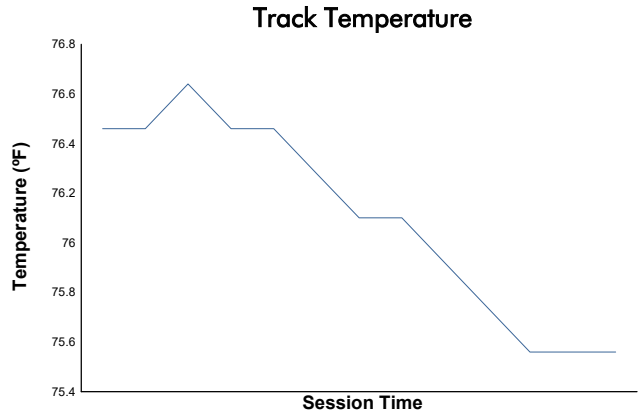

Mission GT Challenge by Pirelli Race 2 Weather Report

Track Status: **DRY**