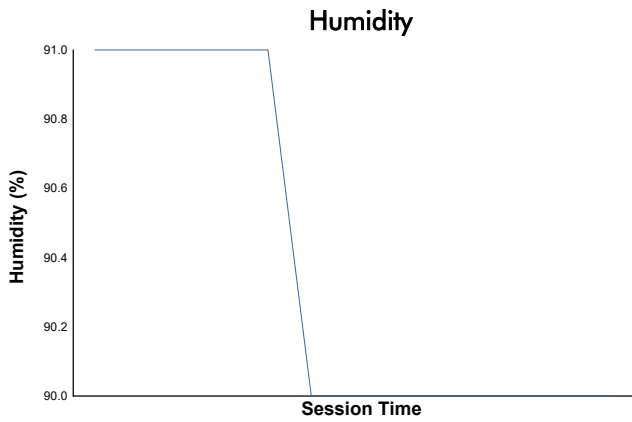

Mission GT Challenge by Pirelli Race 2 Weather Report

Track Status: **DRY**