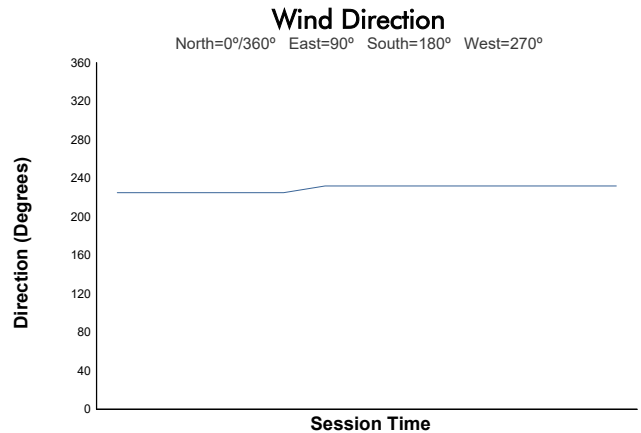

Mission GT Challenge by Pirelli Race 2 Weather Report

Track Status: **DRY**