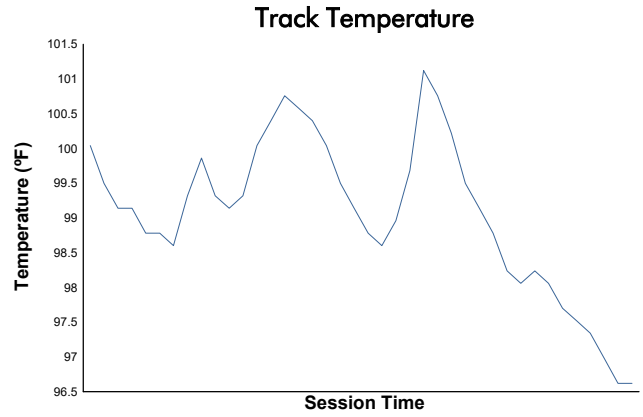

Classic 6 Hour Group A/B Race 1 Weather Report

Track Status: **DRY**