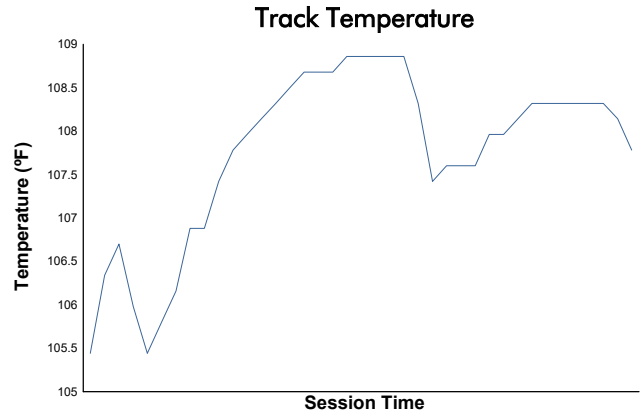

Classic 6 Hour Group A/B Race 2 Weather Report

Track Status: **DRY**