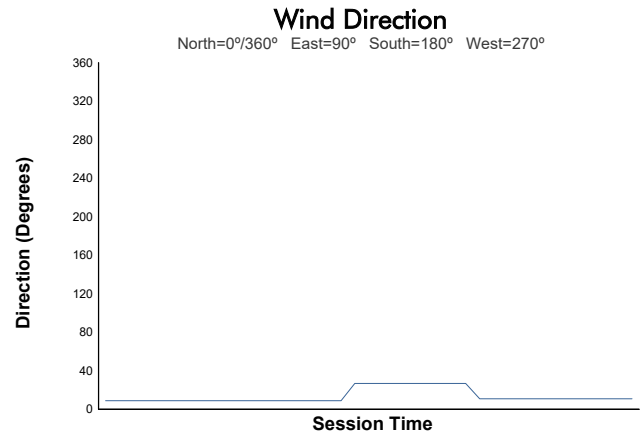

Classic 6 Hour Group A/B Race 2 Weather Report

Track Status: **DRY**