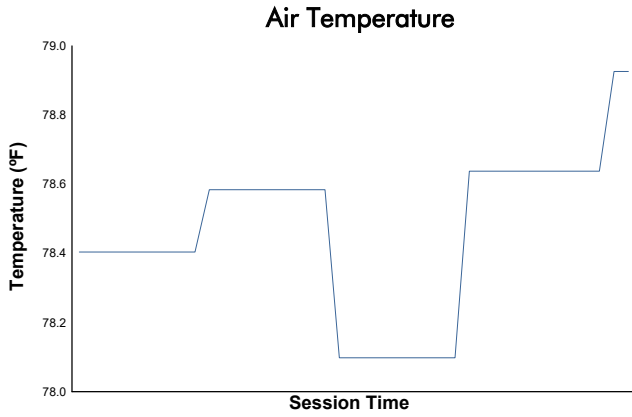

Classic 6 Hour Group A/B Race 2 Weather Report

Track Status: **DRY**