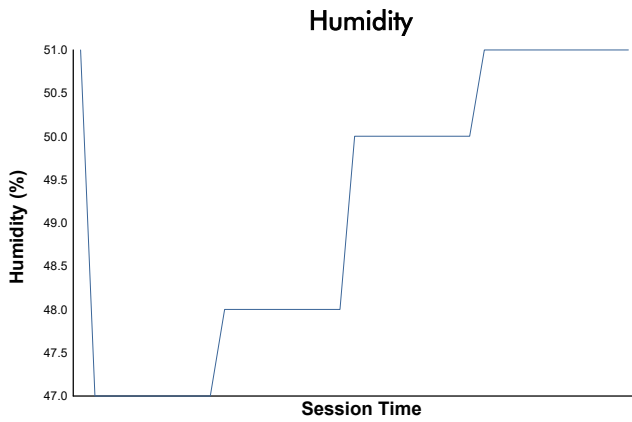

Classic 6 Hour Group C Race 1 Weather Report

Track Status: **DRY**