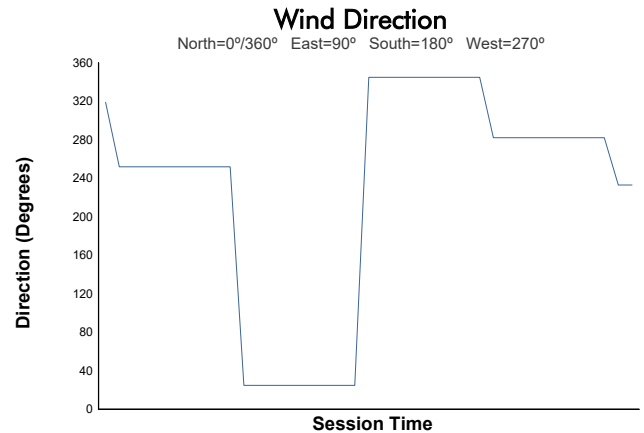

Classic 6 Hour Group C Race 1 Weather Report

Track Status: **DRY**