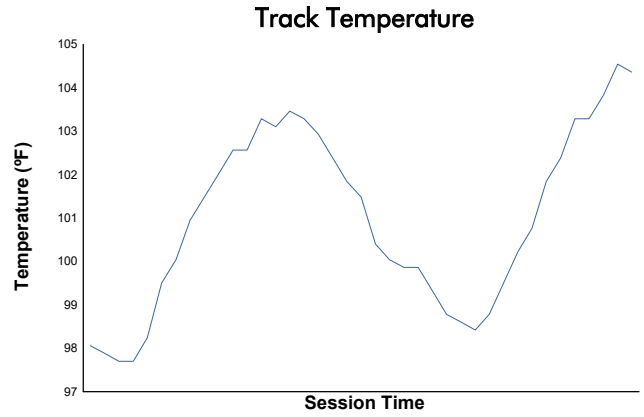

Classic 6 Hour Group C Race 1 Weather Report

Track Status: **DRY**