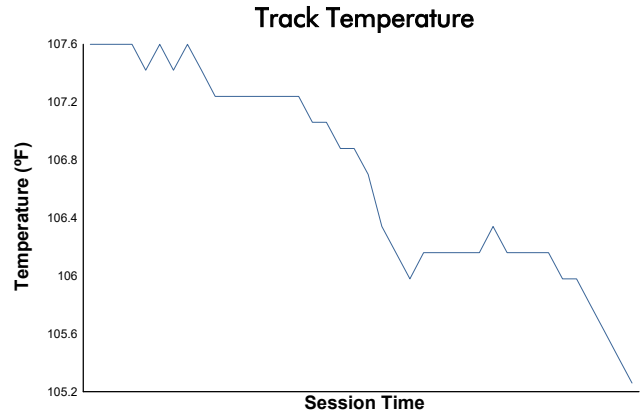

## Classic 6 Hour Group C Race 2 Weather Report

Track Status: **DRY**