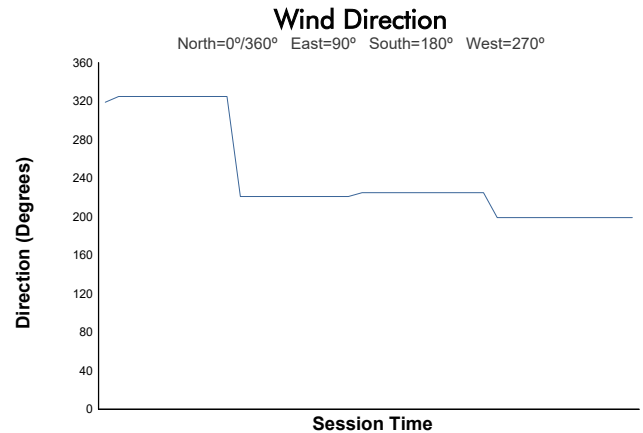

## Classic 6 Hour Group C Race 2 Weather Report

Track Status: **DRY**