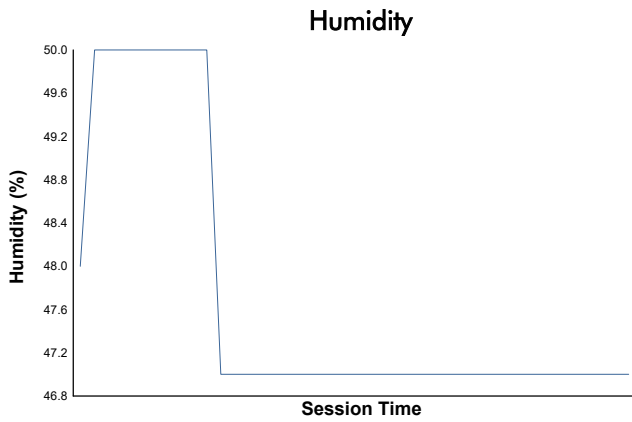

## Classic 6 Hour Group C Race 2 Weather Report

Track Status: **DRY**