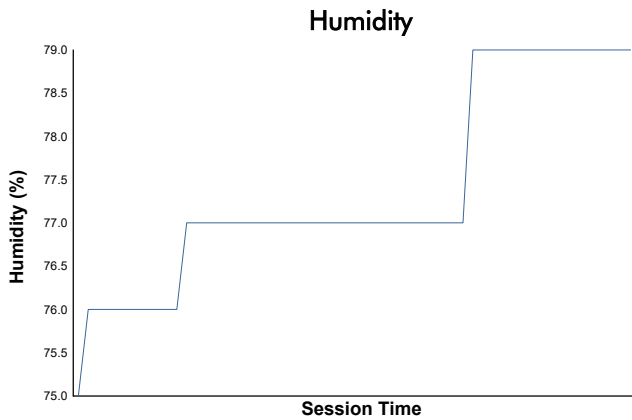

## Mission GT Challenge presented by Pirelli Weather Report

Track Status: **DRY**