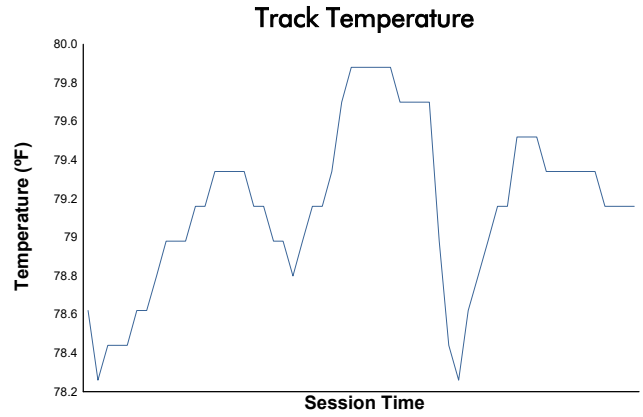

## Mission GT Challenge presented by Pirelli Weather Report

Track Status: **DRY**