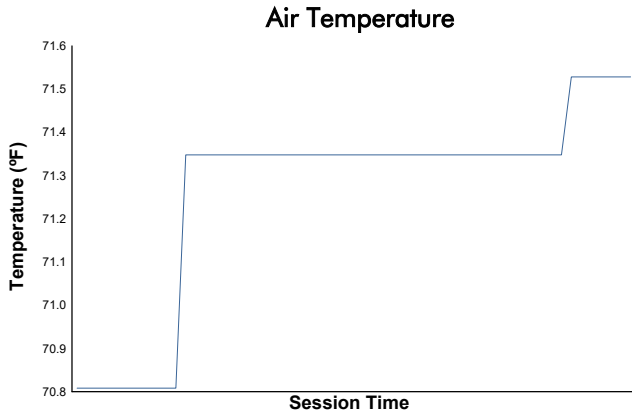

## Mission GT Challenge presented by Pirelli Weather Report

Track Status: **DRY**