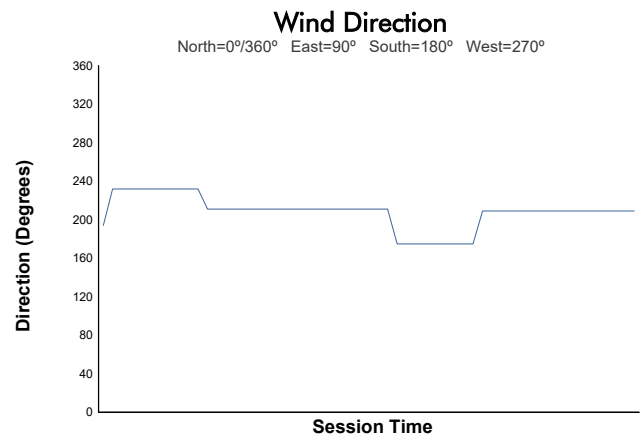

## Mission GT Challenge presented by Pirelli Weather Report

Track Status: **DRY**