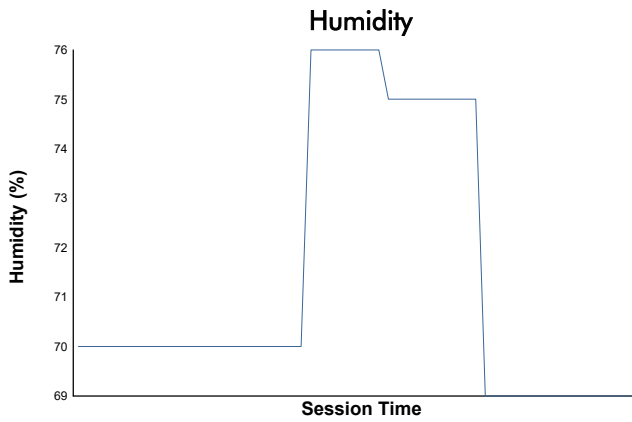

B.R.M Legacy/Modern Enduro Weather Report

Track Status: **DRY**