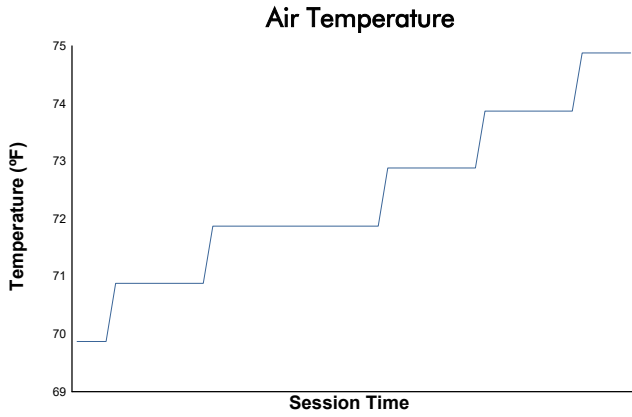

B.R.M Legacy/Modern Enduro Weather Report

Track Status: **DRY**