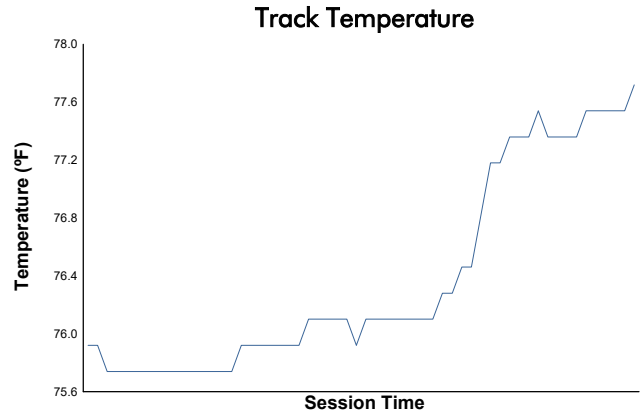

B.R.M Legacy/Modern Enduro Weather Report

Track Status: **DRY**